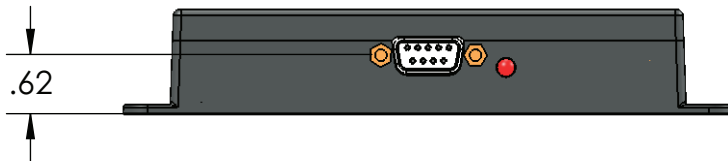

SkyView SYSTEM ENGINE MODULE

ALL UNITS
SHOWN
IN INCHES

DYNON AVIONICS
19825 141st PL. NE Woodinville, WA 98072
(425) 402-0433 www.dynonavionics.com

DWG. NO. 101122-000	
SkyView ENGINE MODULE CUSTOMER DRAWING	REV. C
SHEET 1 OF 1	