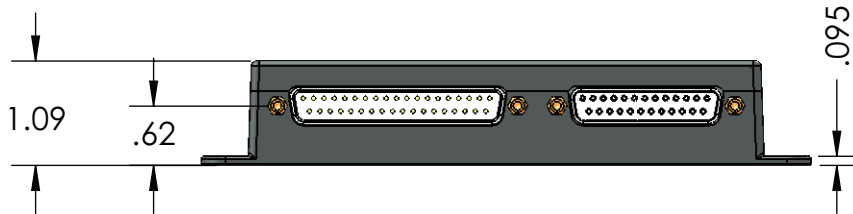

SkyView SYSTEM ENGINE MODULE

ALL UNITS
SHOWN
IN INCHES

DYNON AVIONICS
19825 141st PL. NE Woodinville, WA 98072
(425) 402-0433 www.dynonavionics.com

DWG. NO. 101122-000	
SkyView ENGINE MODULE CUSTOMER DRAWING	REV. C
SHEET 1 OF 1	