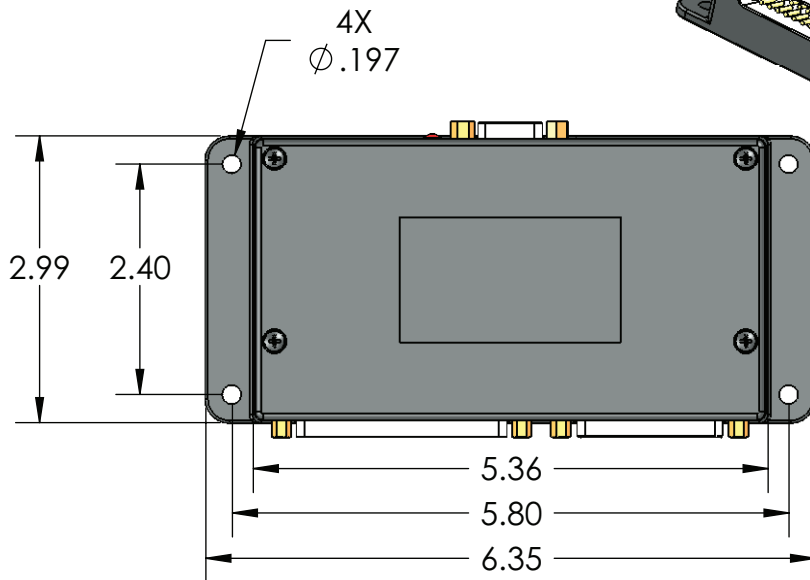

SkyView SYSTEM ENGINE MODULE

ALL UNITS
SHOWN
IN INCHES

DYNON AVIONICS
19825 141st PL. NE Woodinville, WA 98072
(425) 402-0433 www.dynonavionics.com

DWG. NO. 101122-000	
SkyView ENGINE MODULE CUSTOMER DRAWING	REV. C
SHEET 1 OF 1	