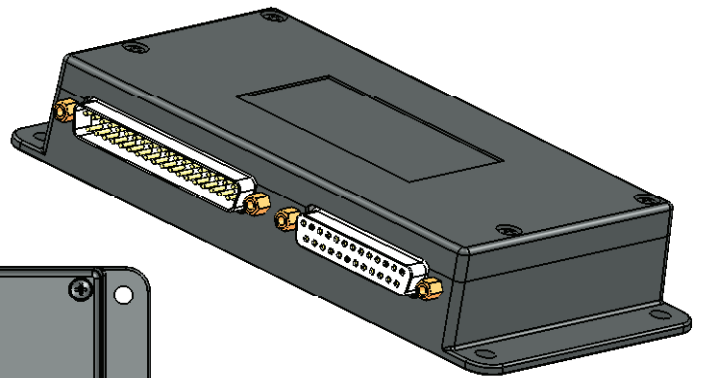

SkyView SYSTEM ENGINE MODULE

ALL UNITS
SHOWN
IN INCHES

DYNON AVIONICS
19825 141st PL. NE Woodinville, WA 98072
(425) 402-0433 www.dynonavionics.com

DWG. NO. 101122-000	
SkyView ENGINE MODULE CUSTOMER DRAWING	REV. C
SHEET 1 OF 1	