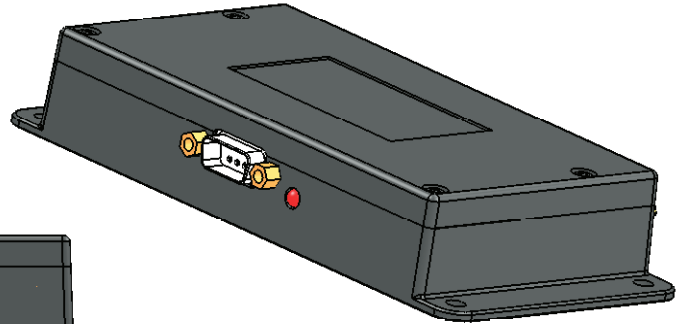

SkyView SYSTEM ENGINE MODULE

ALL UNITS
SHOWN
IN INCHES

DYNON AVIONICS
19825 141st PL. NE Woodinville, WA 98072
(425) 402-0433 www.dynonavionics.com

DWG. NO. 101122-000	
SkyView ENGINE MODULE CUSTOMER DRAWING	REV. C
SHEET 1 OF 1	